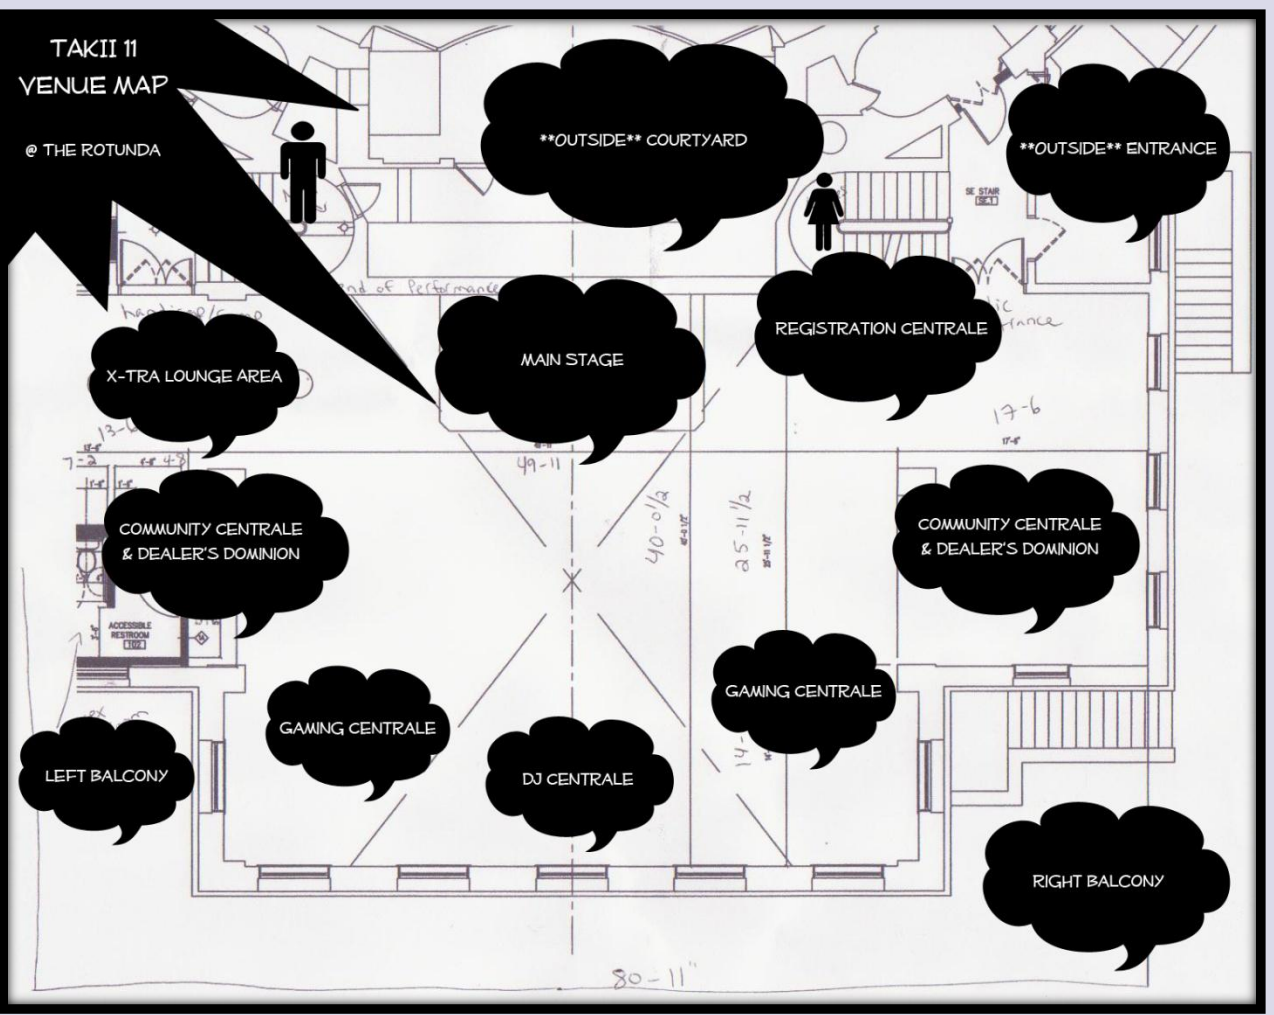

SCHEDULE KEY:

- -.* = NO ACTION
- BLANK = No scheduled programming
- **(BOLD)** = A #1 Contender's Pass is required to participate &/or win prizes

TAKII 11
VENUE MAP

@ THE ROTUNDA

DOMO ARIGATOU

- TAKII 11 Guests & Performers
- “Team TAKII” Coalition Members & Volunteers
- All of our sponsors & benefactors
- The Foundation
- Narcissistic Rabbit’s Shoppe
- Cosplay Forever
- All of our “Charity Beneficiaries”
- Our many blessings during this holiday season
- ...& of course, YOU, the TAKII fans!!!!